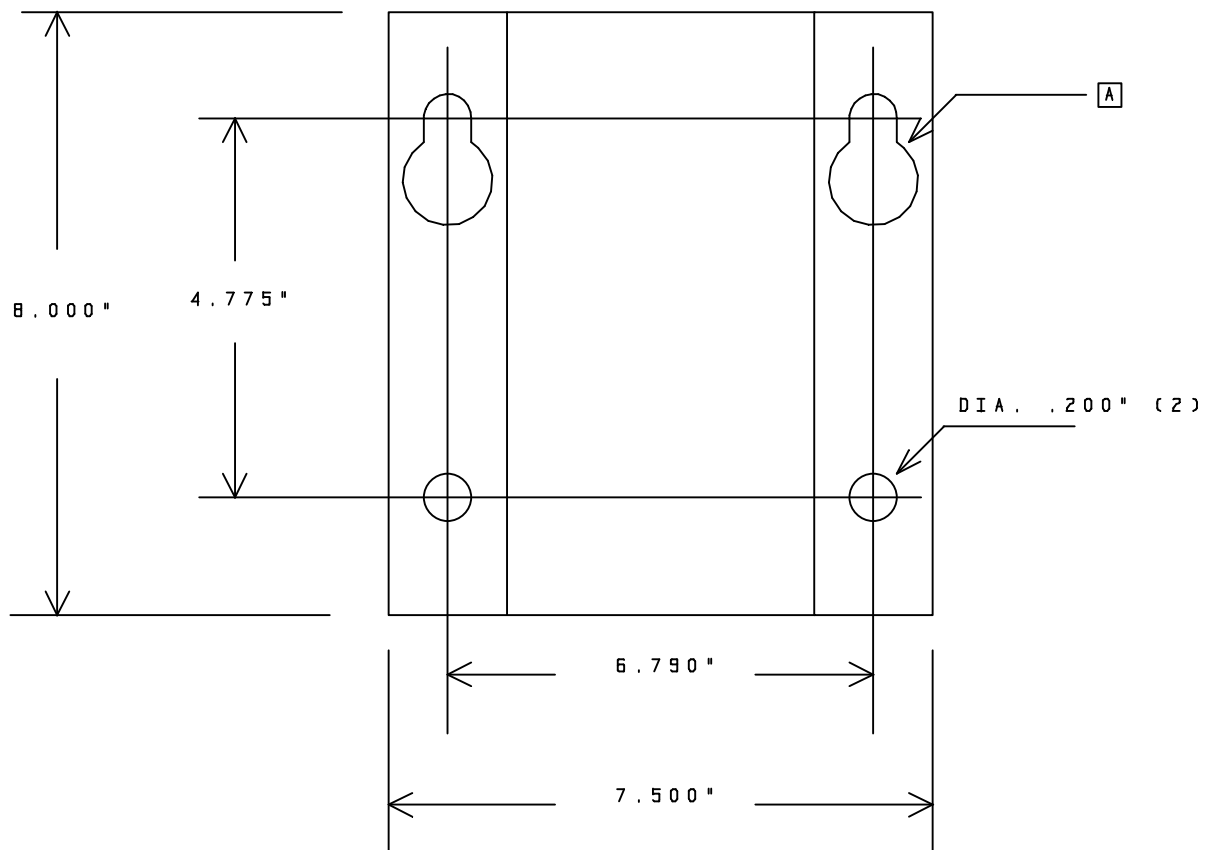

# TPRO-320 MOUNTING HOLES OUTLINE

## OVERALL DIMENSIONS :

- LENGTH = 8.000"
- WIDTH = 7.500"
- HEIGHT = 3.500"