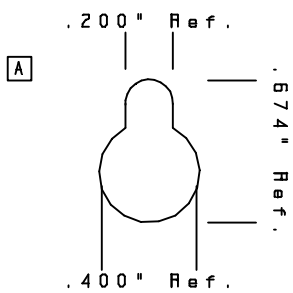

## OVERALL DIMENSIONS :

- LENGTH = 8.000"
- WIDTH = 7.500"
- HEIGHT = 3.500"